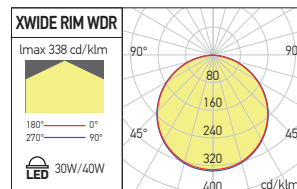

**WDR3060**

**WDR6060**

FINISHING AVAILABLE

**MWH**

**WDR30120**

Code	Finishing	Type of LED	Power	Input voltage	Output current/voltage driver	Driver	LED flux	System flux	CCT	CRI	Optics	Weight
<b>WDR3060WW MWH</b>	MWH	SMD 4014	30W	220-240V AC	700mA / 15-42V DC	Included	3744 lm	2352 lm	3000K	83	110°	290x590mm 2,34 kg
<b>WDR3060NW MWH</b>	MWH	SMD 4014	30W	220-240V AC	700mA / 15-42V DC	Included	4032 lm	2504 lm	4000K	82	110°	290x590mm 2,34 kg
<b>WDR30120WW MWH</b>	MWH	SMD 4014	40W	220-240V AC	1000 mA / 15-42V DC	Included	5304 lm	3854 lm	3000K	83	110°	290x1190mm 4,50 kg
<b>WDR30120NW MWH</b>	MWH	SMD 4014	40W	220-240V AC	1000 mA / 15-42V DC	Included	5712 lm	4035 lm	4000K	82	110°	290x1190mm 4,50 kg
<b>WDR6060WW MWH</b>	MWH	SMD 4014	40W	220-240V AC	1000 mA / 15-42V DC	Included	5304 lm	3854 lm	3000K	83	110°	590x590mm 4,35 kg
<b>WDR6060NW MWH</b>	MWH	SMD 4014	40W	220-240V AC	1000 mA / 15-42V DC	Included	5712 lm	4035 lm	4000K	82	110°	590x590mm 4,35 kg