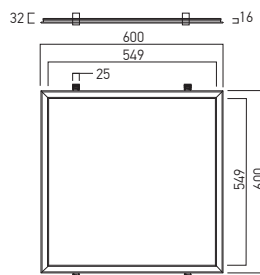

**WDR3060**

**WDR6060**

FINISHING AVAILABLE

**MWH**

**WDR30120**

Code	Finishing	Type of LED	Power	Input voltage	Output current/voltage driver	Driver	LED flux	System flux	CCT	CRI	Optics	Weight
<b>WDR3060WW MWH</b>	MWH	SMD 4014	30W	220-240V AC	700mA / 15-42V DC	Included	3744 lm	2352 lm	3000K	83	110°	290x590mm 2,34 kg
<b>WDR3060NW MWH</b>	MWH	SMD 4014	30W	220-240V AC	700mA / 15-42V DC	Included	4032 lm	2504 lm	4000K	82	110°	290x590mm 2,34 kg
<b>WDR30120WW MWH</b>	MWH	SMD 4014	40W	220-240V AC	1000 mA / 15-42V DC	Included	5304 lm	3854 lm	3000K	83	110°	290x1190mm 4,50 kg
<b>WDR30120NW MWH</b>	MWH	SMD 4014	40W	220-240V AC	1000 mA / 15-42V DC	Included	5712 lm	4035 lm	4000K	82	110°	290x1190mm 4,50 kg
<b>WDR6060WW MWH</b>	MWH	SMD 4014	40W	220-240V AC	1000 mA / 15-42V DC	Included	5304 lm	3854 lm	3000K	83	110°	590x590mm 4,35 kg
<b>WDR6060NW MWH</b>	MWH	SMD 4014	40W	220-240V AC	1000 mA / 15-42V DC	Included	5712 lm	4035 lm	4000K	82	110°	590x590mm 4,35 kg