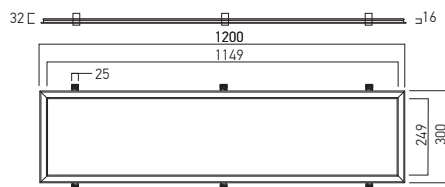

**WDR3060**

**WDR6060**

FINISHING AVAILABLE

**MWH**

**WDR30120**

Code	Finishing	Type of LED	Power	Input voltage	Output current/voltage driver	Driver	LED flux	System flux	CCT	CRI	Optics	Weight
<b>WDR3060WW MWH</b>	MWH	SMD 4014	30W	220-240V AC	700mA / 15-42V DC	Included	3744 lm	2352 lm	3000K	83	110°	290x590mm 2,34 kg
<b>WDR3060NW MWH</b>	MWH	SMD 4014	30W	220-240V AC	700mA / 15-42V DC	Included	4032 lm	2504 lm	4000K	82	110°	290x590mm 2,34 kg
<b>WDR30120WW MWH</b>	MWH	SMD 4014	40W	220-240V AC	1000 mA / 15-42V DC	Included	5304 lm	3854 lm	3000K	83	110°	290x1190mm 4,50 kg
<b>WDR30120NW MWH</b>	MWH	SMD 4014	40W	220-240V AC	1000 mA / 15-42V DC	Included	5712 lm	4035 lm	4000K	82	110°	290x1190mm 4,50 kg
<b>WDR6060WW MWH</b>	MWH	SMD 4014	40W	220-240V AC	1000 mA / 15-42V DC	Included	5304 lm	3854 lm	3000K	83	110°	590x590mm 4,35 kg
<b>WDR6060NW MWH</b>	MWH	SMD 4014	40W	220-240V AC	1000 mA / 15-42V DC	Included	5712 lm	4035 lm	4000K	82	110°	590x590mm 4,35 kg