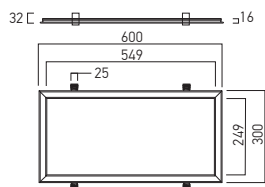

**WDR3060**

**WDR6060**

FINISHING AVAILABLE

**MWH**

**WDR30120**

Code	Finishing	Type of LED	Power	Input voltage	Output current/voltage driver	Driver	LED flux	System flux	CCT	CRI	Optics	Weight
<b>WDR3060WW MWH</b>	MWH	SMD 4014	30W	220-240V AC	700mA / 15-42V DC	Included	3744 lm	2352 lm	3000K	83	110°	290x590mm 2,34 kg
<b>WDR3060NW MWH</b>	MWH	SMD 4014	30W	220-240V AC	700mA / 15-42V DC	Included	4032 lm	2504 lm	4000K	82	110°	290x590mm 2,34 kg
<b>WDR30120WW MWH</b>	MWH	SMD 4014	40W	220-240V AC	1000 mA / 15-42V DC	Included	5304 lm	3854 lm	3000K	83	110°	290x1190mm 4,50 kg
<b>WDR30120NW MWH</b>	MWH	SMD 4014	40W	220-240V AC	1000 mA / 15-42V DC	Included	5712 lm	4035 lm	4000K	82	110°	290x1190mm 4,50 kg
<b>WDR6060WW MWH</b>	MWH	SMD 4014	40W	220-240V AC	1000 mA / 15-42V DC	Included	5304 lm	3854 lm	3000K	83	110°	590x590mm 4,35 kg
<b>WDR6060NW MWH</b>	MWH	SMD 4014	40W	220-240V AC	1000 mA / 15-42V DC	Included	5712 lm	4035 lm	4000K	82	110°	590x590mm 4,35 kg