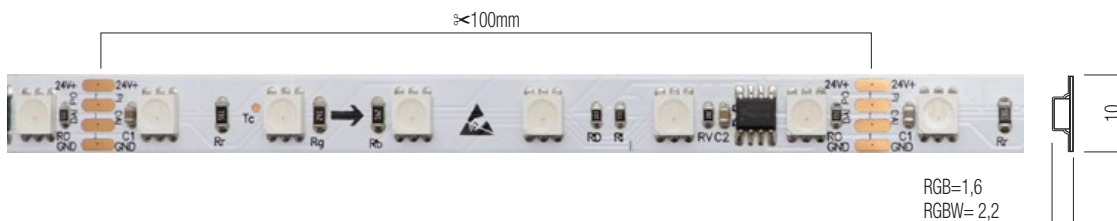

xstrip RGB/RGBW digital IP20

3 YEARS WARRANTY

ORIGINAL 3M ADHESIVE RED TAPE

Code	LED type	Power (W/m)	Length	Power	No. of LED/m	LED flux	System flux	CCT
ST56020RGBDIGI	5050 RGB SMD FULL COLOR	14W	5m	70W	60	R 380 lm/m, G 780 lm/m, B 250 lm/m	R 380 lm/m, G 780 lm/m, B 250 lm/m	RGB
RGBW MODEL								
ST56020RGBWDIGI	5050 RGBW SMD FULL COLOR	16W	5m	80W	60	R 380 lm/m, G 780 lm/m, B 250 lm/m, WW 784 lm/m	R 380 lm/m, G 780 lm/m, B 250 lm/m, WW 784 lm/m	RGB+3000K

14W/16W/m
60 LED/m
24V DC

Lens 120°

RECOMMENDED CV DRIVERS

AT24 SERIE ATN24 SERIE ATS SERIE

DMX CONTROL SYSTEM

ATUS SERIE DMX SERIE CONTROLLES

EN
Flexible LED strips, 5050 RGB /RGBW SMD FULL COLOR type of LED, 60 LED/m, for interior (IP20). Total length of a roll is 5m. Each strip is sectionable every 100 mm. The maximum length allowed for a single power supply point is 5m. 3M double-sided adhesive tape mounted on the back allows easy fixing. Digital control system, 12 pixel/m (5 LEDs/pixel). **Range of applications** Architectural, outline lighting, general indirect lighting (soffits, niches, suspended ceiling), decorative lighting.

RO
*Benzi flexibile cu LED-uri tip 5050 RGB /RGBW SMD FULL COLOR, 60 LED/m, pentru interior (IP20). Lungimea totală pentru o rolă este de 5m, secționabilă la fiecare 100 mm. Lungimea maximă admisă pentru un singur punct de alimentare este de 5m. Fixare rapidă, datorită benzii biadesive 3M (aplicată pe spatele benzii cu LED-uri). Sistem de control digital, 12 pixel/m (5 LED-uri/pixel). **Aplicații** Iluminatul arhitectural de contur, iluminatul general indirect (scafe, nișe, tavane false), iluminatul decorativ.*