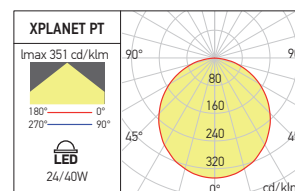

see also
xplanet surface
at page 278
xplanet recessed IP65
at page 354